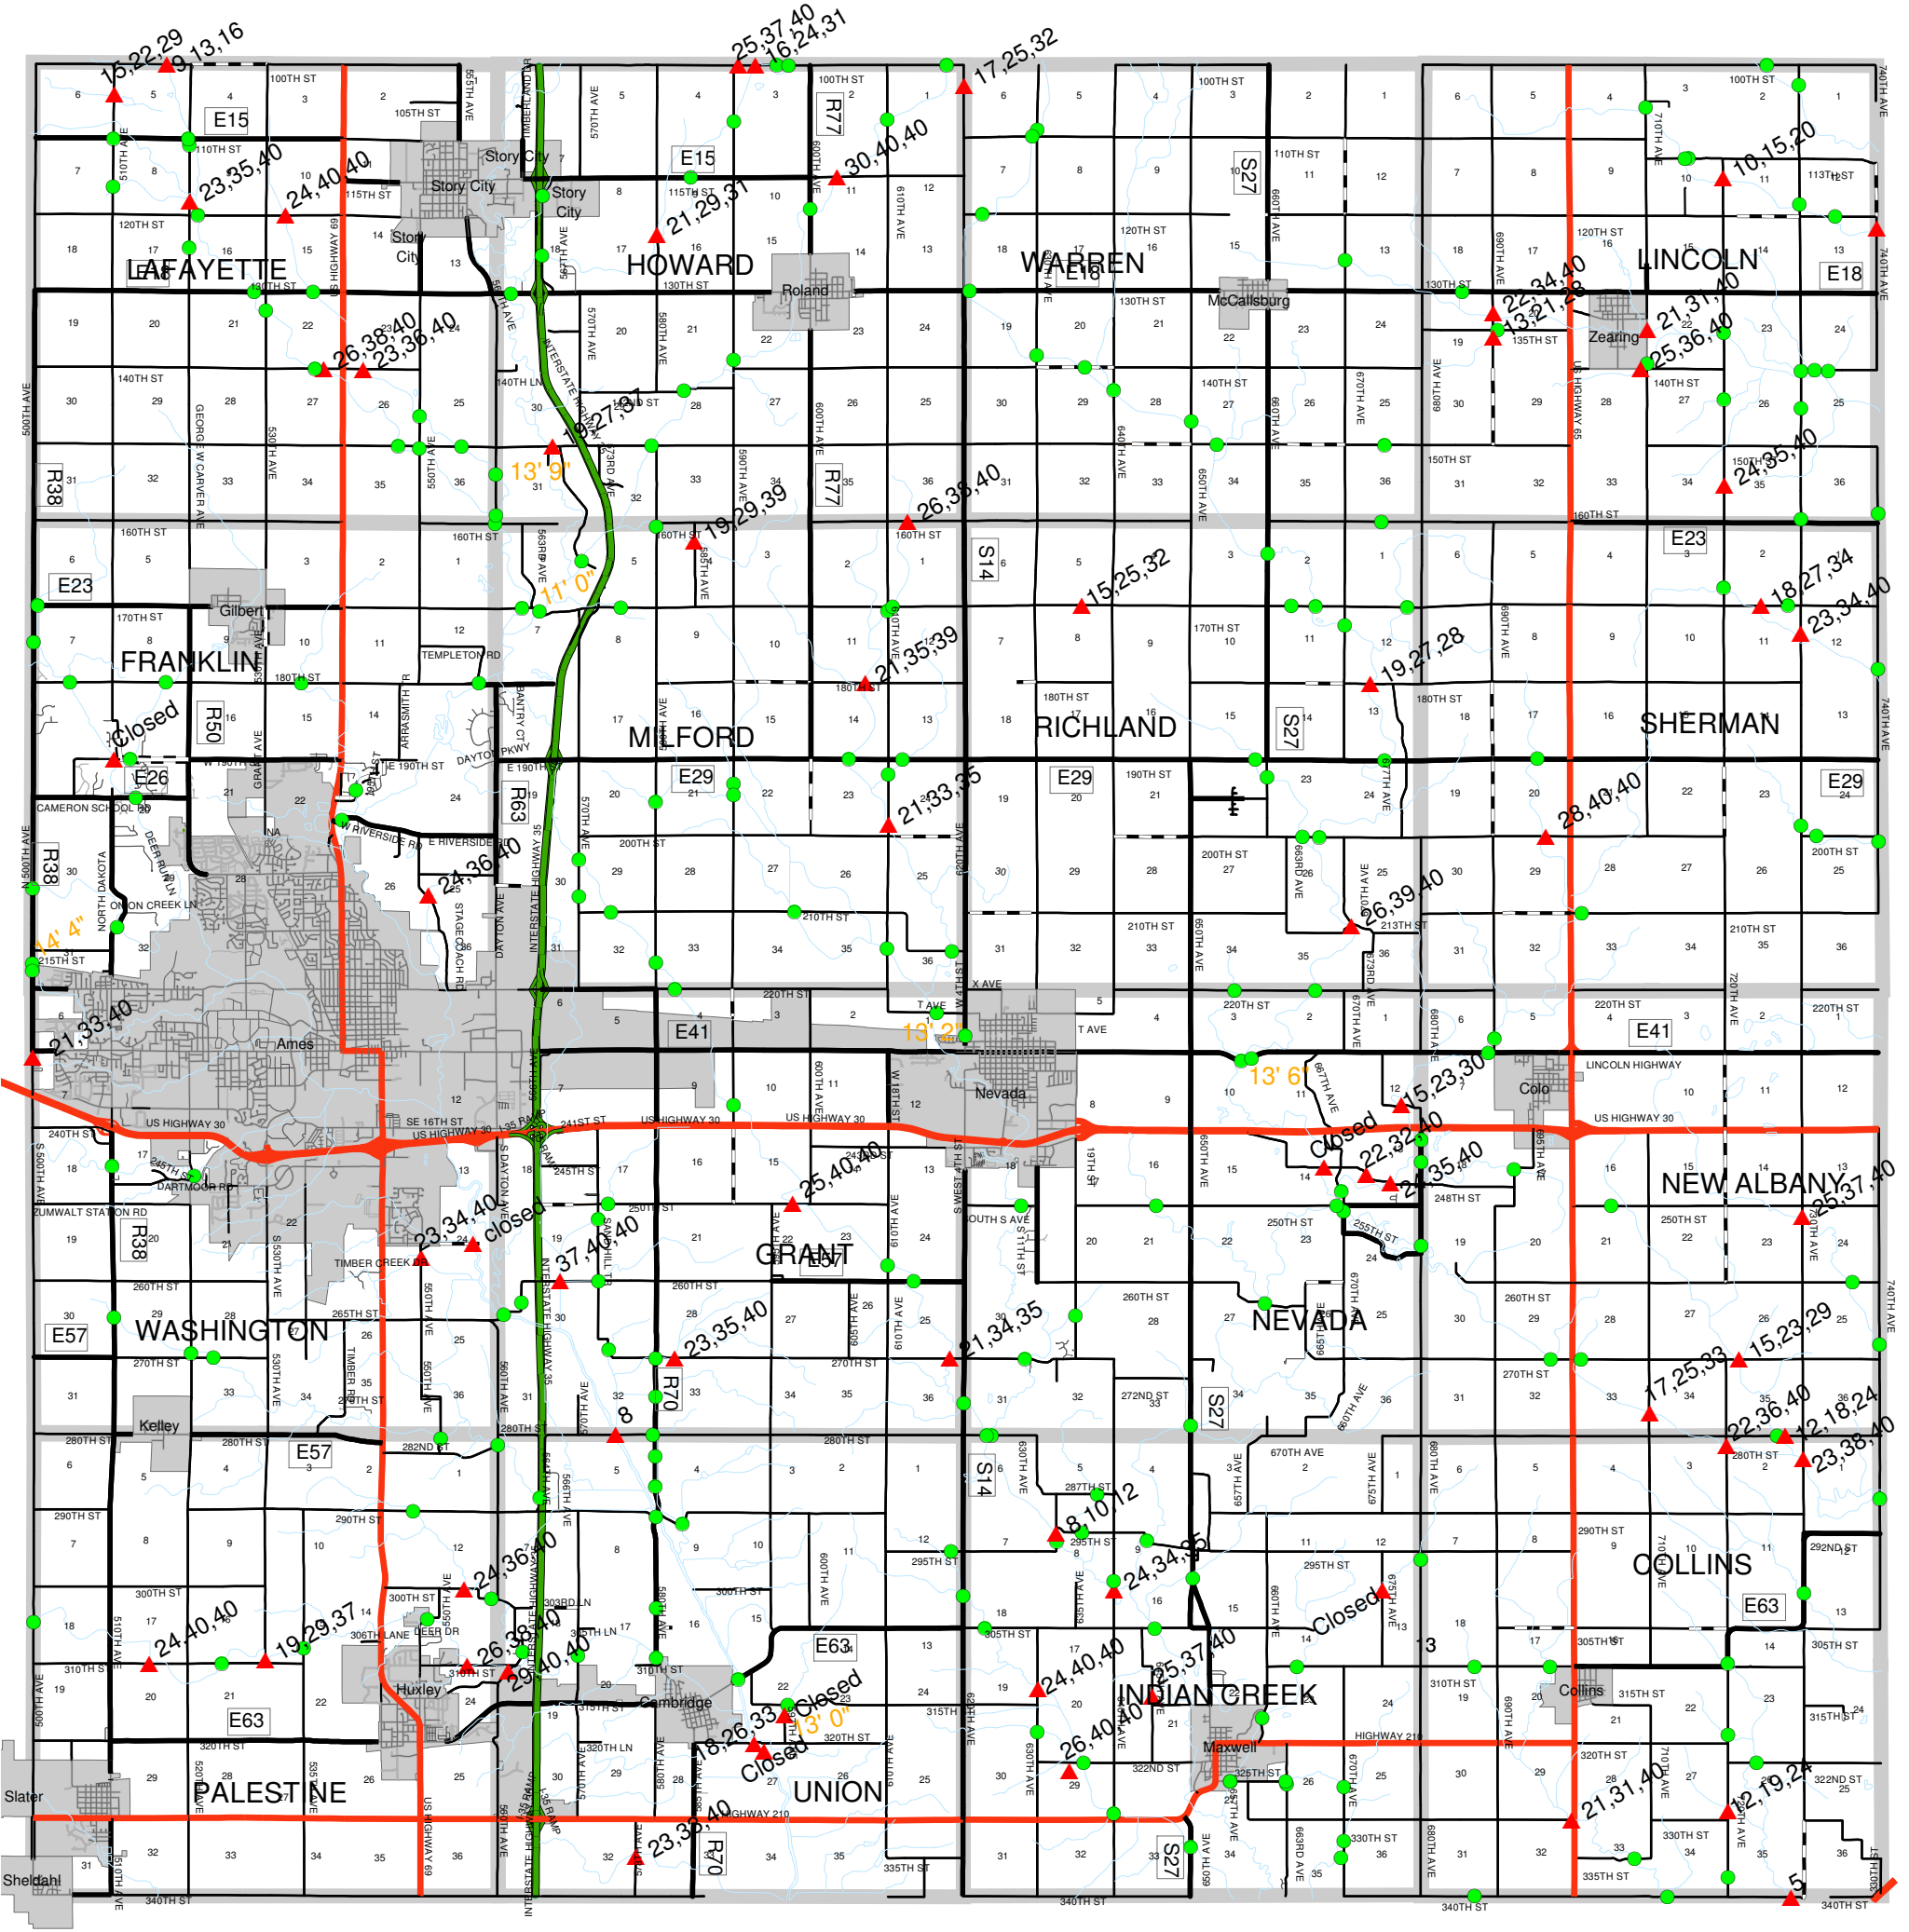

2019 BRIDGE POSTING

POSTED

Y The load posted bridges have the posting next to them.

N

Opening Height In Yellow