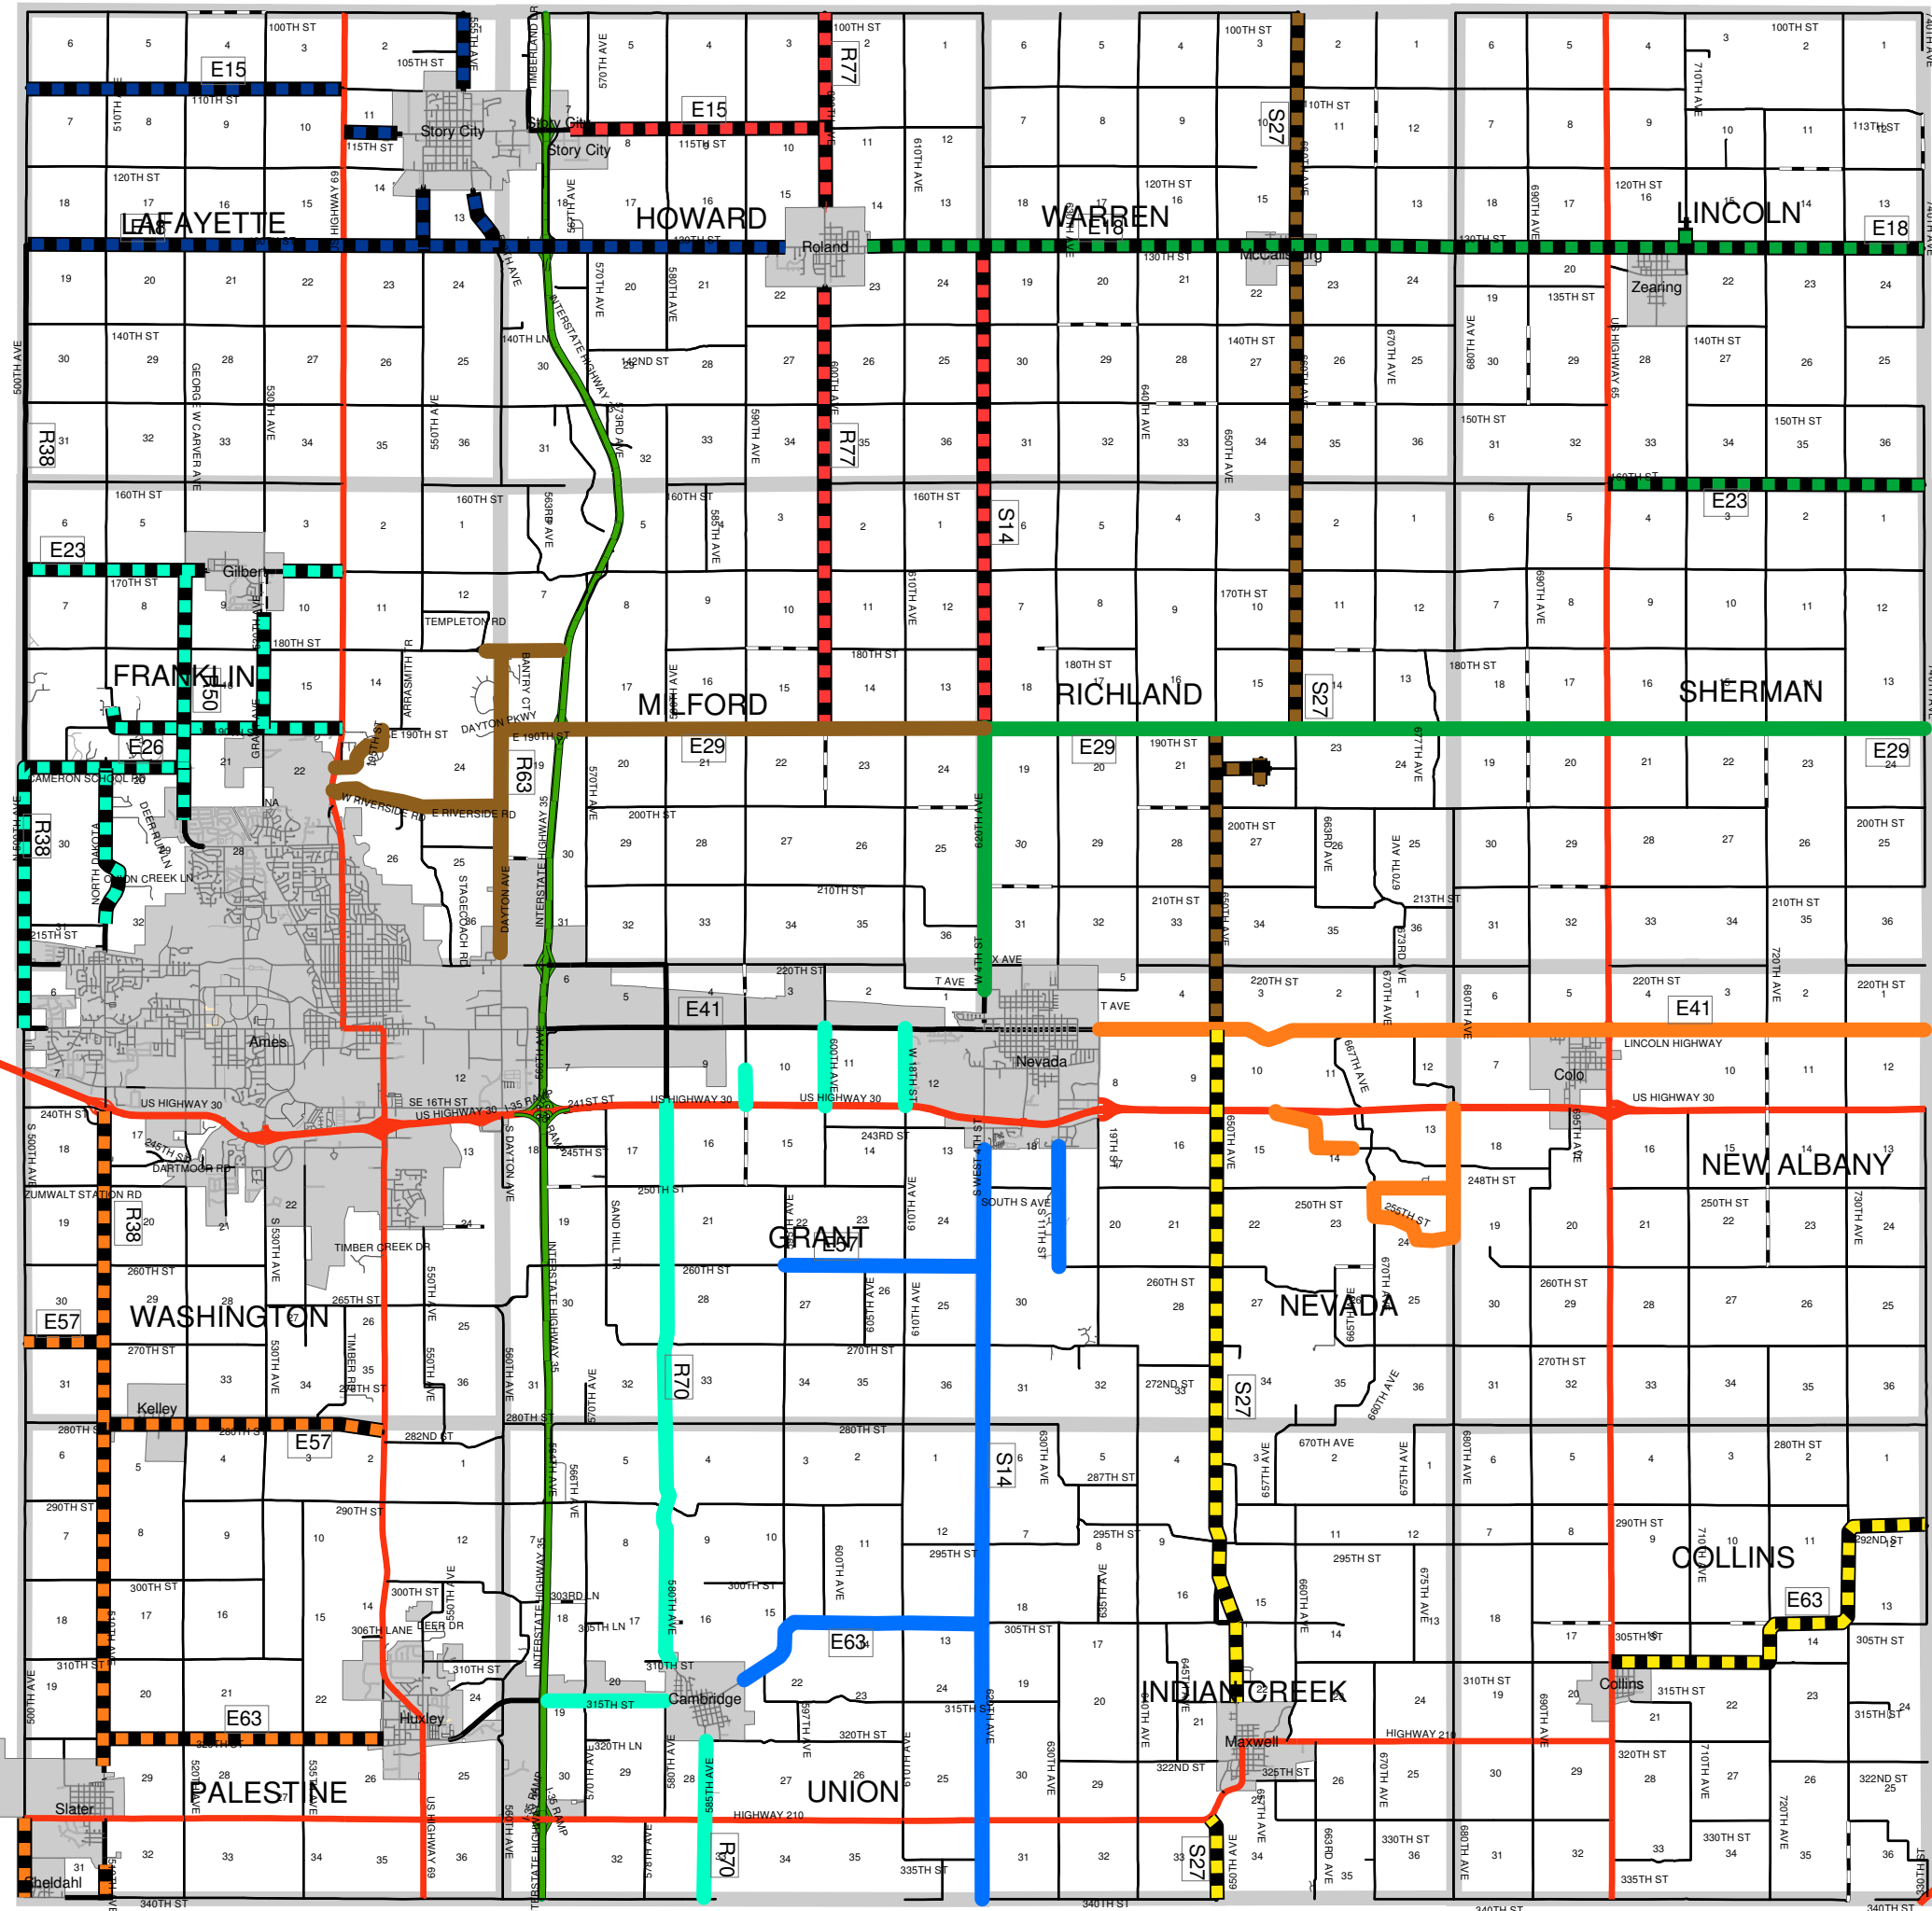

Truck Snow Routes

Snow Routes

 5914	BOTTORF (T-B-W)	 4304	HOVICK (S-B)	 4517	OGDEN (T-B-W)
 3217	DEHAVEN (T-W)	 5511	JOHNSON (T-B-W)	 3116	PETERSON (T-W)
 5012	FRY (T-B-W)	 3318	KRUGER (T-W)	 5006	TENDALL (T-B-W)
 5910	GOLLY (T-B-W)	 3015	MORGAN (T-B-W)	 4409	ZIMMERMAN (S-B)

S - SINGLE AXLE T - TANDEM AXLE B - BELLY BLADE W - WING